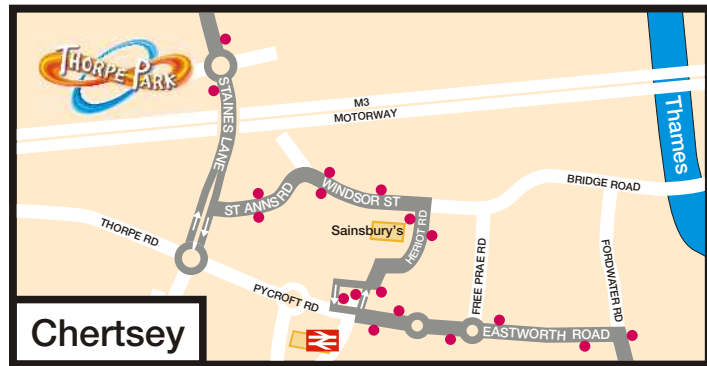

51

Brooklands - Staines - Slough via Byfleet, Addlestone, Chertsey and Egham

1457
1524

The times shown in black boxes indicate that the bus operates non-stop from Windsor Hospital to Datchet Green (1510), then all stops to Slough

51

Slough - Staines - Brooklands via Egham, Chertsey, Addlestone and Byfleet

Saturdays

Service Number	51	51	51	51	51	51	51
Slough, Bus Station 	0650	0740	0830	0923	1020		1520 1640
Windsor, Hospital	0701	0751	0842	0936	1035		1535 1655
Old Windsor, Bells of Ouseley	0706	0756	0849	0944	1044		1544 1704
Englefield Green, Holly Tree	0711	0801	0855	0950	1050		1550 1710
Royal Holloway College	0713	0803	0857	0952	1052		1552 1712
Egham, Arndale Way	0717	0807	0902	0957	1057		1557 1717
Staines, Bus Station <i>arrive</i>	0725	0815	0911	1007	1107		1607 1727
Staines, Bus Station <i>depart</i>	0730	0820	0918	1015	1115		1615 1735
Thorpe Park, Staines Road	0736	0827	0925	1023	1123	then every	1623 1743
Chertsey, Heriot Road	0741	0833	0931	1030	1130	60	1630 1750
Chertsey, Clay Corner	0744	0836	0934	1034	1134		mins until
Addlestone, Victory Park	0747	0839	0937	1037	1137		1637 1757
Addlestone, Tesco	0749	0842	0940	1040	1140		1640 1800
Weybridge, The Ship	0756	0850	0948	1048	1148		1648 1808
Weybridge, Station 	0759	0853	0951	1051	1151		1651 1811
Brooklands Road, Summers Close	0802	0856	0954	1054	1154		1654 1814
Byfleet, Plough	0804	0859	0957	1057	1157		1657 1817
Manor Farm, Sanway Road	0807	0902	1000	1100	1200		1700 1820
Byfleet, Lloyds Bank	0809	0904	1003	1103	1203		1703 1822
Brooklands, Tesco	0812	0907	1007	1107	1207		1707 1825