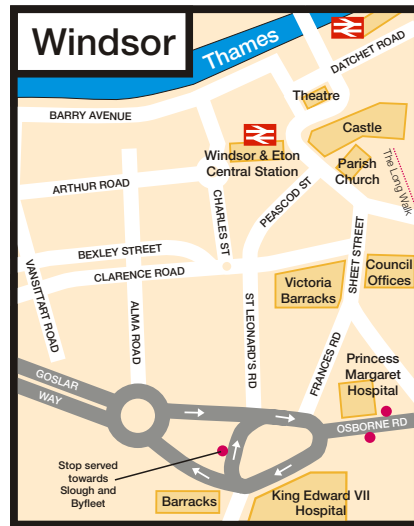

51

Slough - Staines - Brooklands via Egham, Chertsey, Addlestone and Byfleet

Mondays to Fridays (except Public Holidays)

Service Number	51	51	51	51	51	51	51	51	51
Slough, Bus Station 	0605	0715	0825	0920		1320	1420	1540	1635
Windsor, Hospital	0617	0730	0842	0935		1335	1435	1555	1651
Old Windsor, Bells of Ouseley	0624	0739	0851	0944		1344	1444	1604	1700
Englefield Green, Holly Tree	0628	0745	0857	0950		1350	1450	1610	1706
Royal Holloway College	0630	0748	0900	0952		1352	1452	1612	1708
Egham, Arndale Way	0635	0755	0906	0957		1357	1457	1618	1714
Staines, Bus Station <i>arrive</i>	0645	0807	0918	1007		1407	1507	1630	1726
Staines, Bus Station <i>depart</i>	0650	0815	0925	1015	then	1415	1515	1635	1735
Thorpe Park, Staines Road	0657	0823	0933	1023	every	1423	1523	1643	1743
Chertsey, Heriot Road	0703	0830	0940	1030	60 mins until	1430	1530	1650	1750
Chertsey, Clay Corner	0706	0834	0944	1034		1434	1534	1654	1754
Addlestone, Victory Park	0709	0839	0947	1037		1437	1537	1659	1759
Addlestone, Tesco	0714	0845	0950	1040		1440	1540	1705	1805
Weybridge, The Ship	0722	0855	0958	1048		1448	1549	1714	1814
Weybridge, Station 	0725	0858	1001	1051		1451	1552	1717	1817
Brooklands Road, Summers Close	0728	0901	1004	1054		1454	1555	1720	1820
Byfleet, Plough	0730	0904	1007	1057		1457	1558	1723	1823
Manor Farm, Sanway Road	0733	0907	1010	1100		1500	1601	1726	1826
Byfleet, Lloyds Bank	0736	0910	1013	1103		1503	1604	1729	1829
Brooklands, Tesco	0739	0914	1017	1107	1507	1608	1733	1832	

51

Brooklands - Staines - Slough via Byfleet, Addlestone, Chertsey and Egham

1457
1524

The times shown in black boxes indicate that the bus operates non-stop from Windsor Hospital to Datchet Green (1510), then all stops to Slough