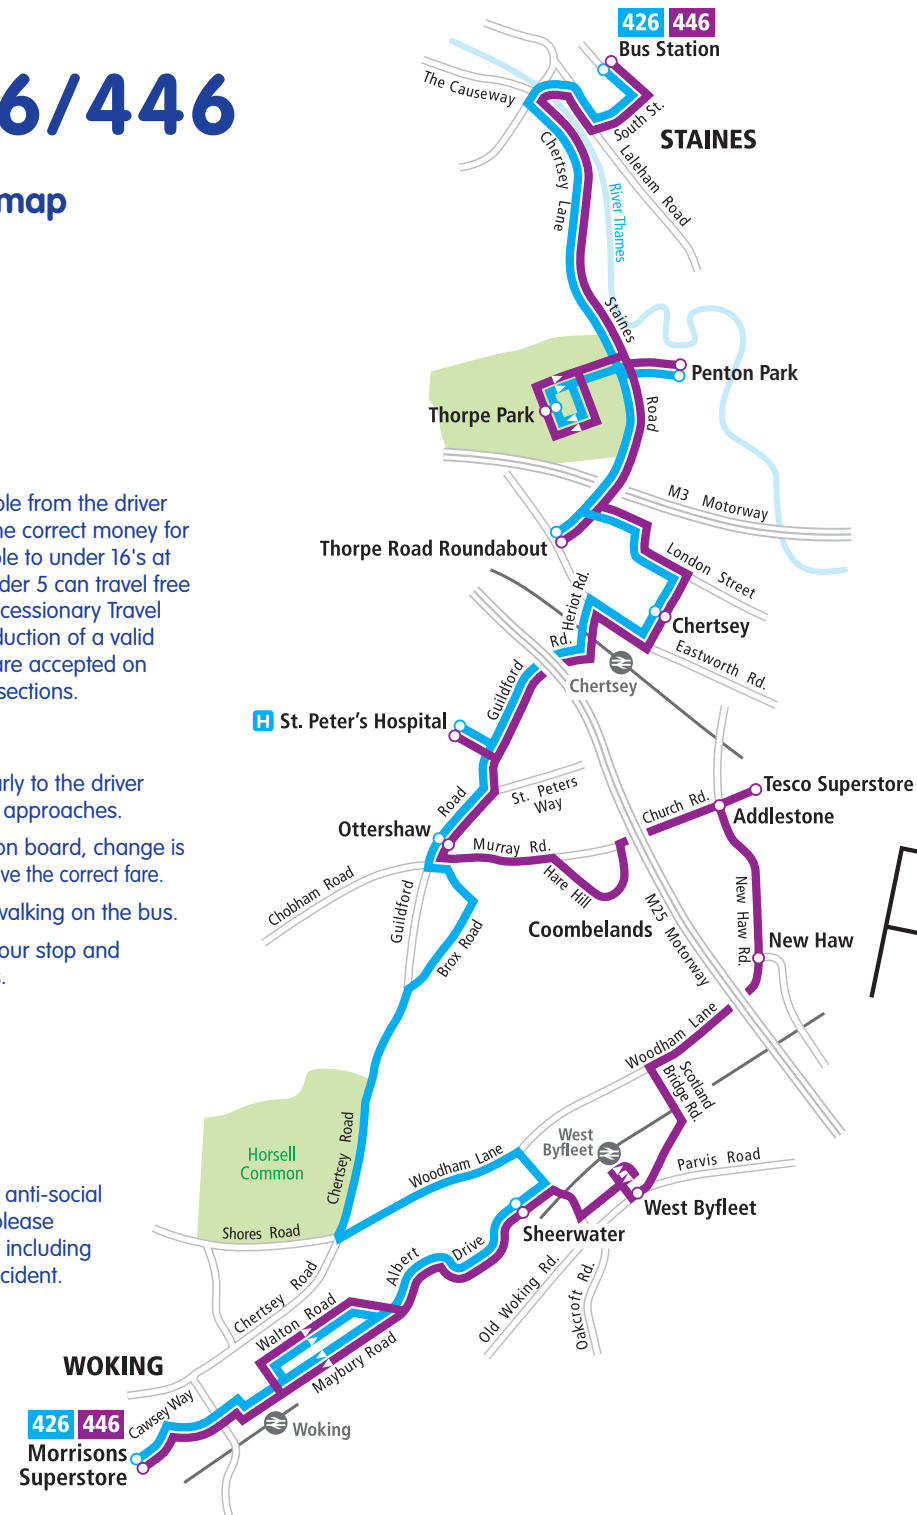

Textline if you know of any crime or anti-social behaviour on your bus route, then please TEXT Safer Travel on **07624 818332** including the time, date and location of the incident.
YOUR INFORMATION IS VITAL!

ROUTE 426/446 BUS TIMES

426 Staines, Thorpe Park, Chertsey, St Peter's Hospital, Ottershaw, Sheerwater, Woking

446 Staines, Thorpe Park, Chertsey, St Peter's Hospital, Ottershaw, Coombelands, Addlestone, New Haw, West Byfleet, Sheerwater, Woking

Saturday & Good Friday Woking to Staines

Service No.	446	446	446	426	446	426	446	426	446
Woking Morrisons	0850	...	0947	1002
Woking Cawsey Way	0853	...	0950	1005
Woking Station	0718	0759	0817	0855	0907	0952	1007
Sheerwater Lambourne Cres	0728	0809	0827	0905	0919	1004	1019
West Byfleet Station	0731	...	0830	...	0923	...	1023
New Haw Black Prince	0735	...	0834	...	0928	...	1028
New Haw White Hart	0638	0708	0738	...	0837	...	0931	...	1031
Addlestone Woolworth's	0642	0712	0742	...	0841	...	0936	...	1036
Coombelands Ongar Hill	0646	0716	0746	...	0845	...	0942	...	1042
Ottershaw Otter/Murray Rd	0649	0719	0749	0819	0848	0915	0945	1015	1045
St Peter's Hospital	0653	0723	0753	0823	0852	0919	0949	1019	1049
Chertsey Heriot Rd	0658	0728	0758	0828	0857	0926	0956	1026	1056
Penton Park	0703	0733	0803	0833	0902	0932	1002	1032	1102
Thorpe Park	0705	0735	0805	0835	0905	0935	1005	1035	1105
Staines Bus Station	0713	0743	0813	0843	0913	0943	1013	1043	1113