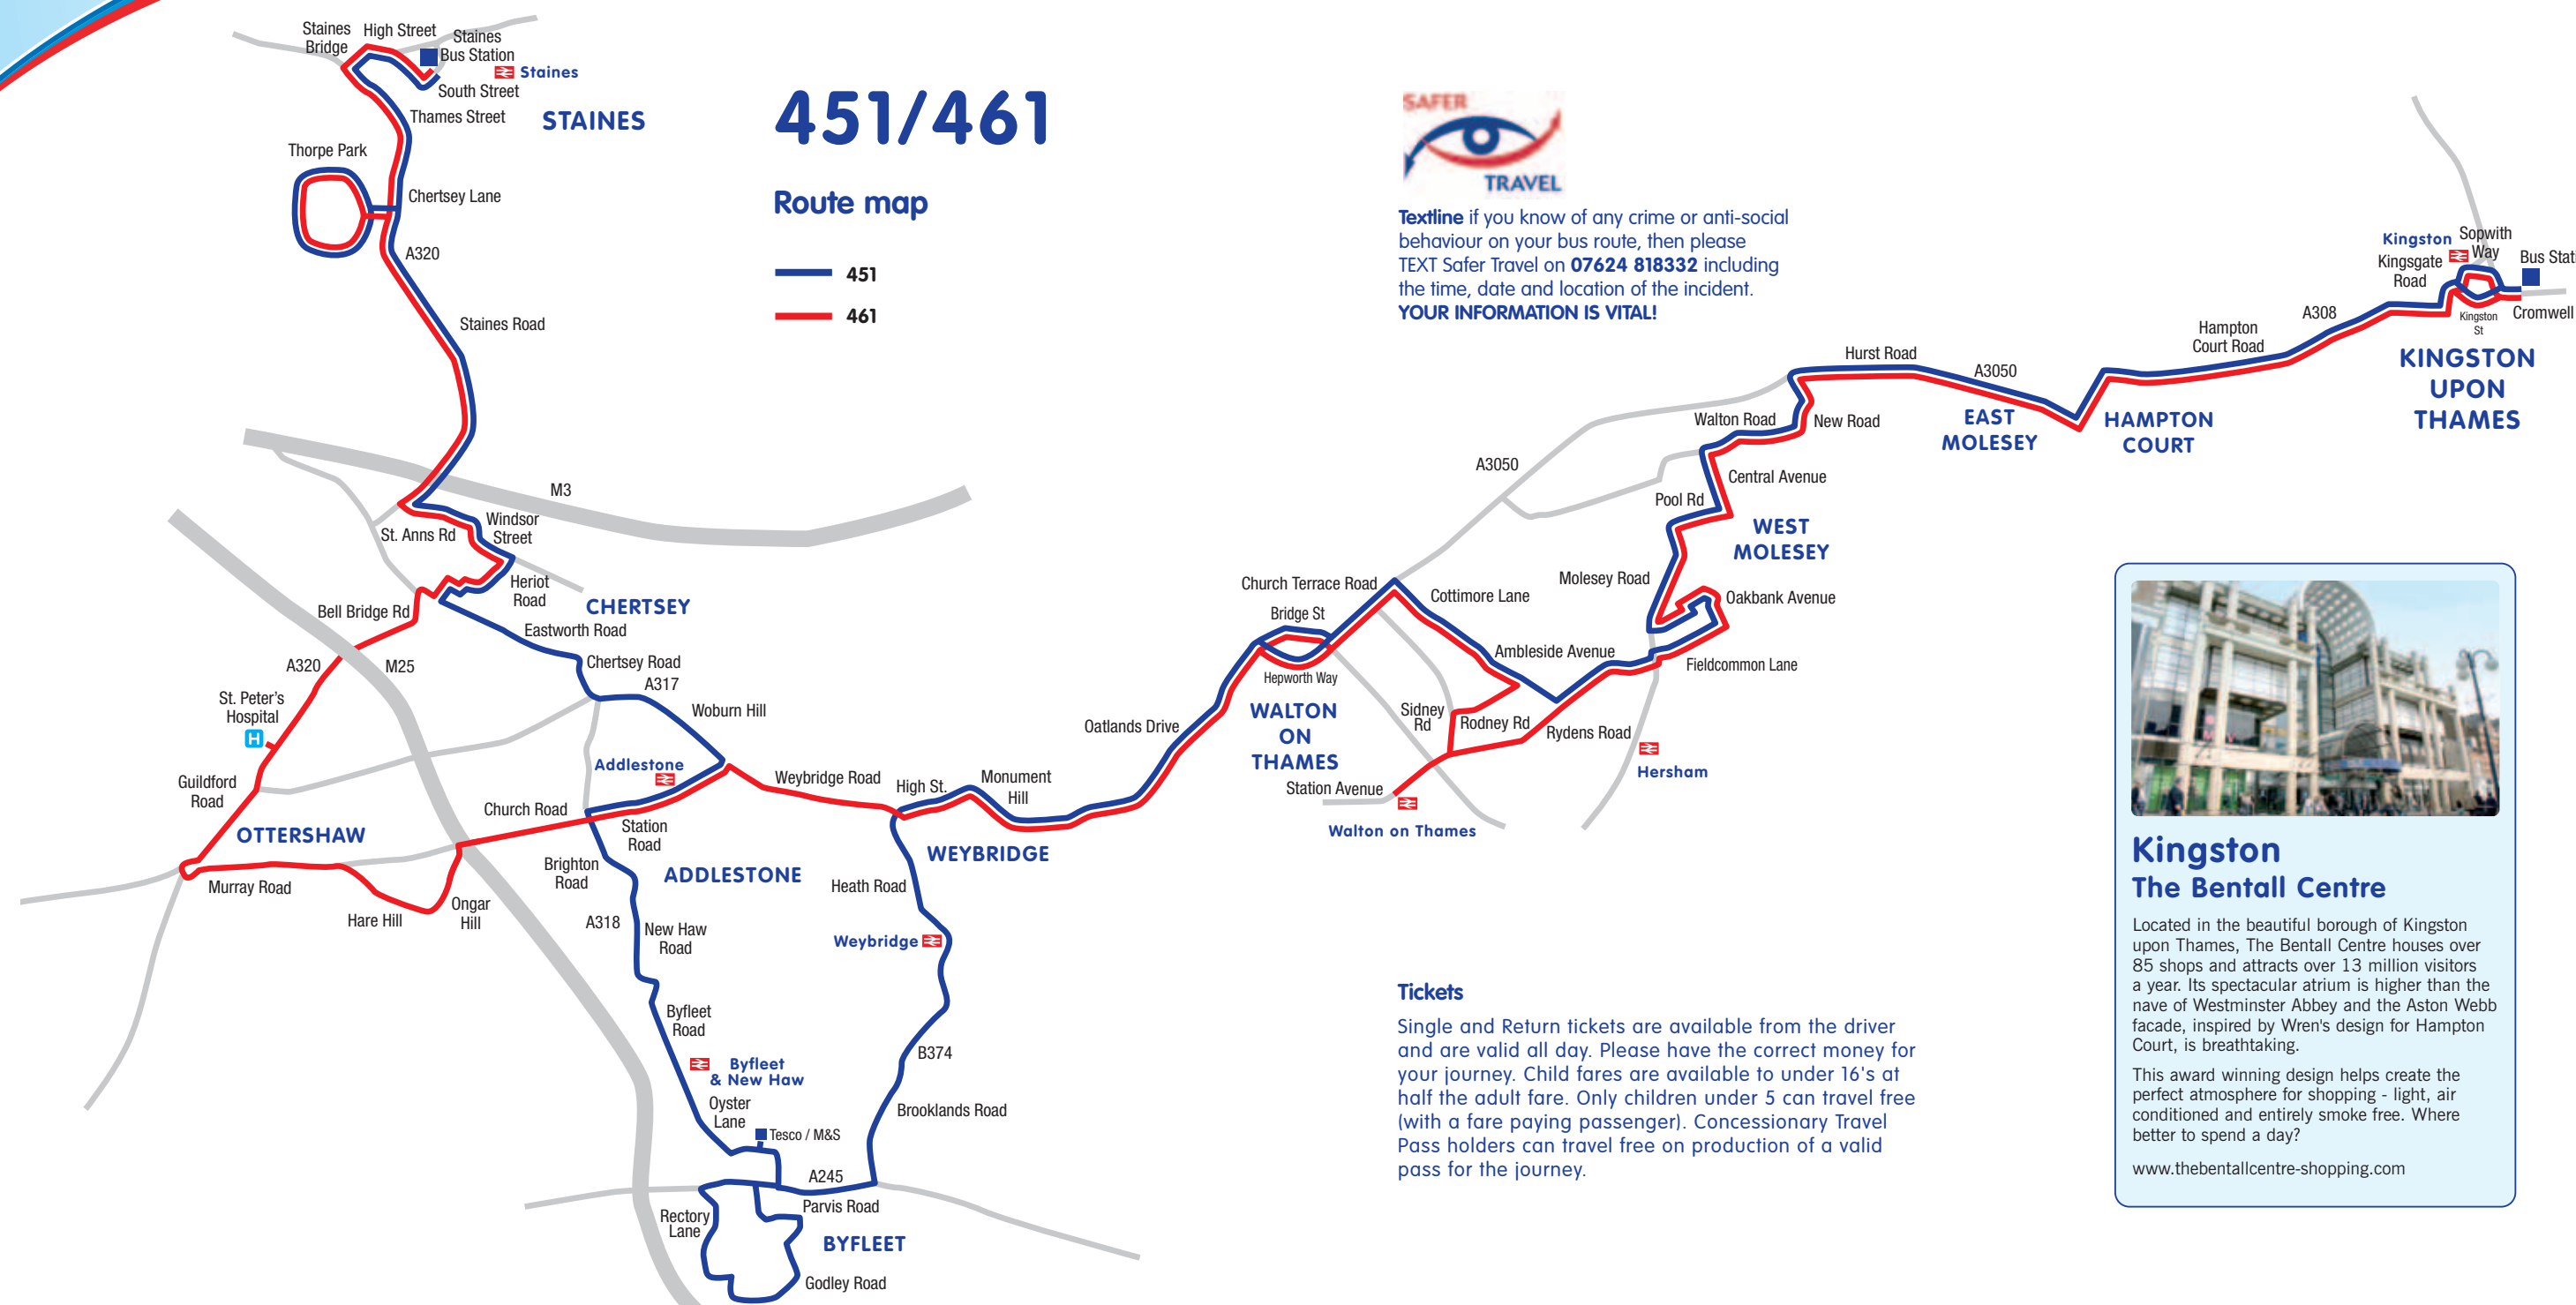

Tickets

Single and Return tickets are available from the driver and are valid all day. Please have the correct money for your journey. Child fares are available to under 16's at half the adult fare. Only children under 5 can travel free (with a fare paying passenger). Concessionary Travel Pass holders can travel free on production of a valid pass for the journey.